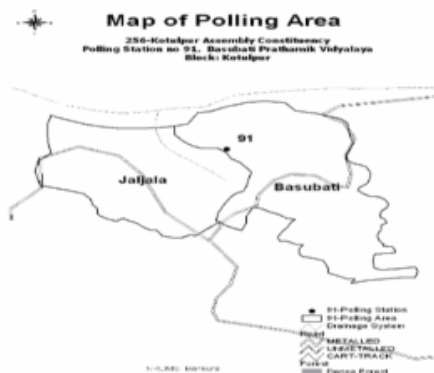

Nazri Naksha

Google Map View