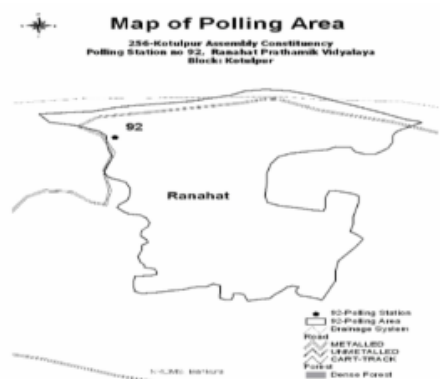

Nazri Naksha

Google Map View