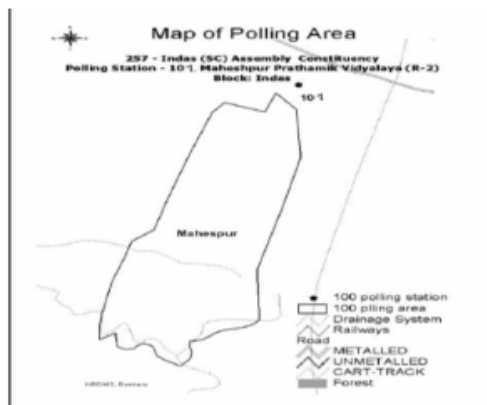

Nazri Naksha

Google Map View