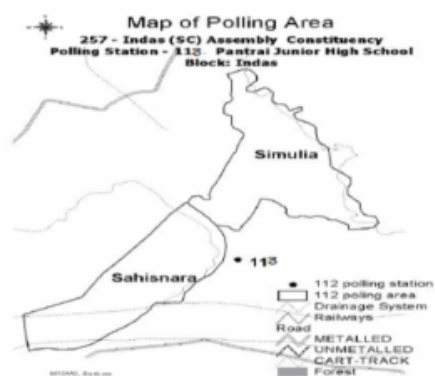

Nazri Naksha

Google Map View