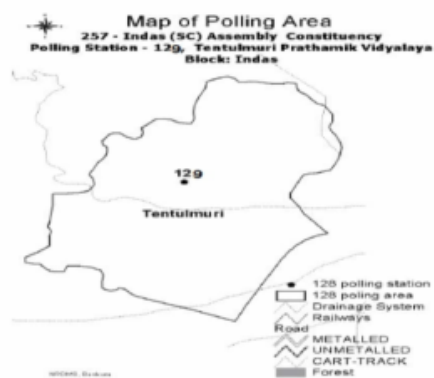

Nazri Naksha

Google Map View