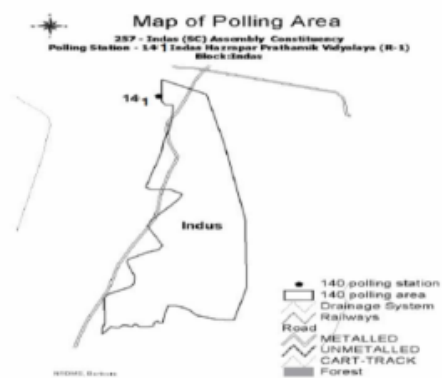

Nazri Naksha

Google Map View