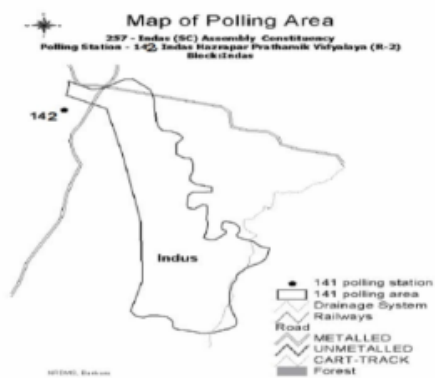

Nazri Naksha

Google Map View