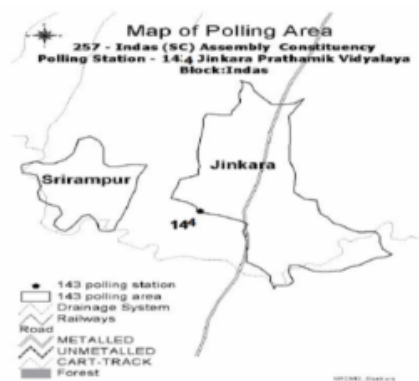

Nazri Naksha

Google Map View