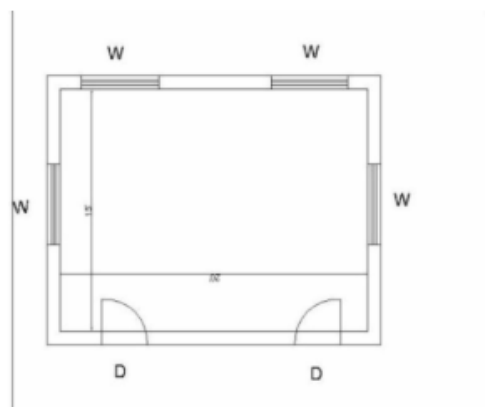

Nazri Naksha

Google Map View

Polling Station Building Front View

Polling Station Front View

Cad View

Key MAP View