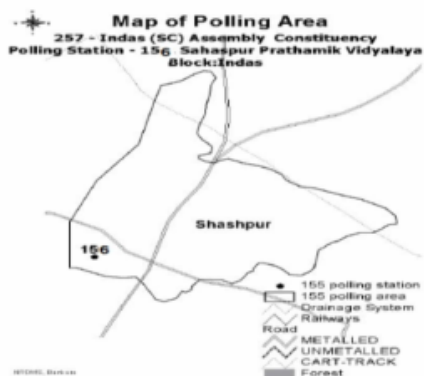

Nazri Naksha

Google Map View