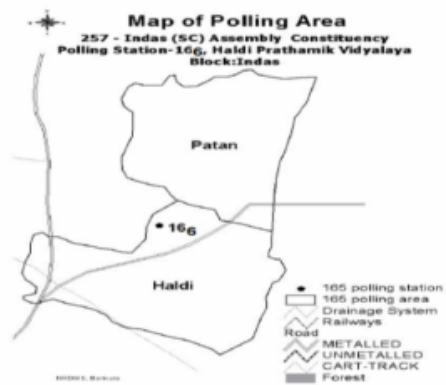

Nazri Naksha

Google Map View