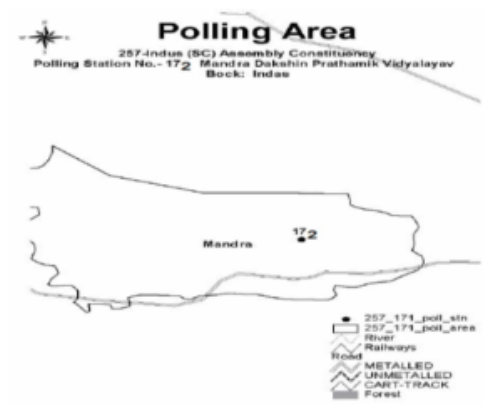

Nazri Naksha

Google Map View