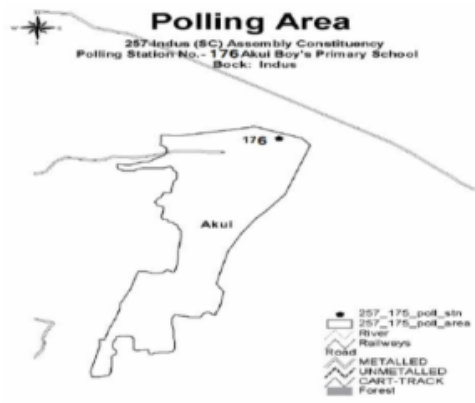

Nazri Naksha

Google Map View