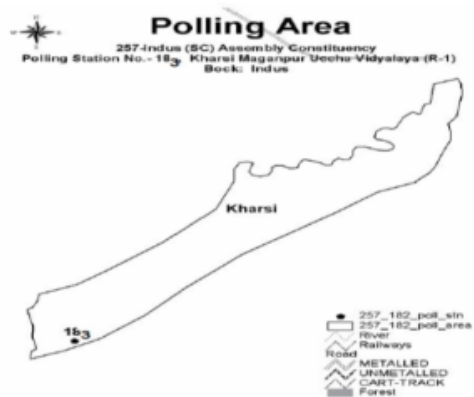

Nazri Naksha

Google Map View