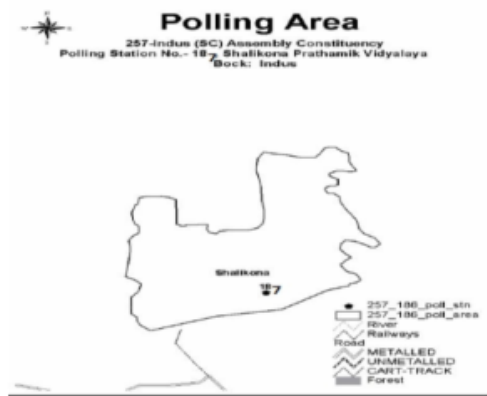

Nazri Naksha

Google Map View