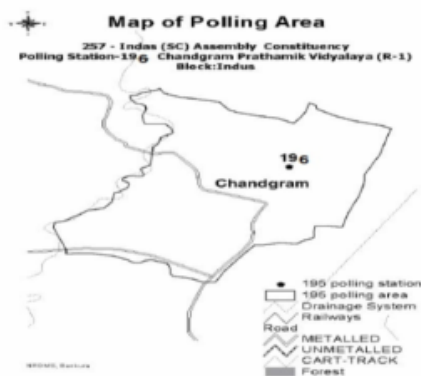

Nazri Naksha

Google Map View