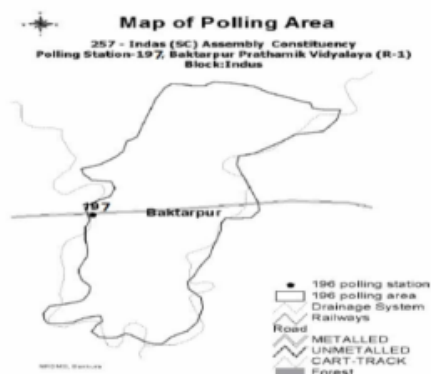

Nazri Naksha

Google Map View