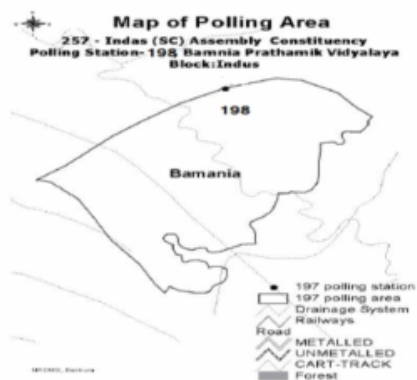

Nazri Naksha

Google Map View