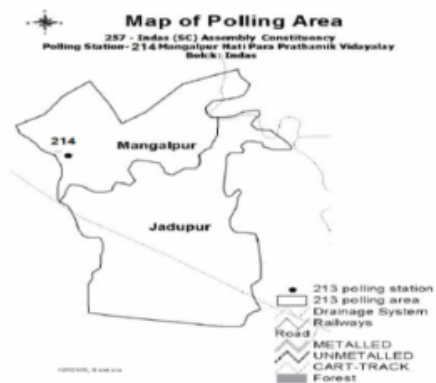

Nazri Naksha

Google Map View