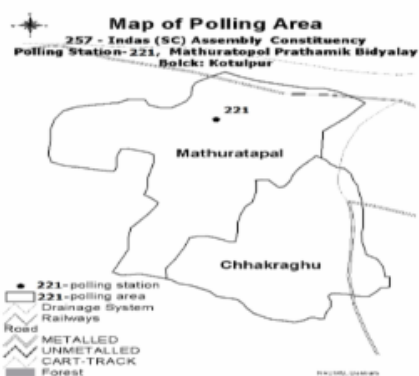

Nazri Naksha

Google Map View