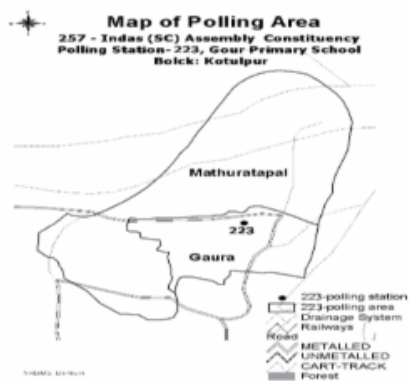

Nazri Naksha

Google Map View