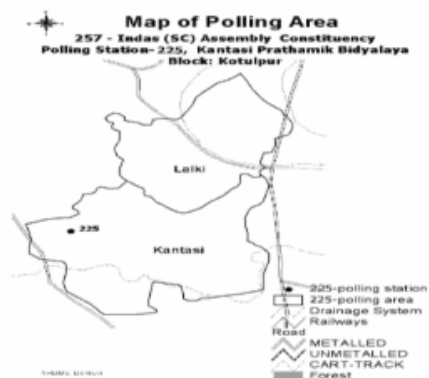

Nazri Naksha

Google Map View