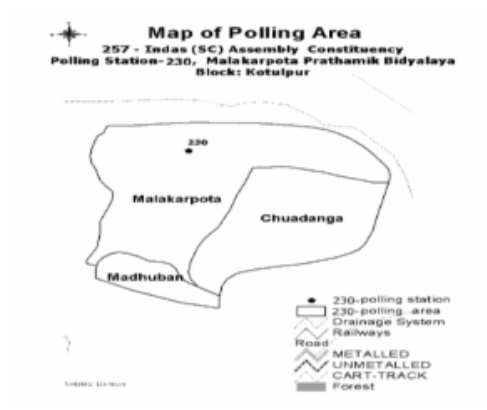

Nazri Naksha

Google Map View