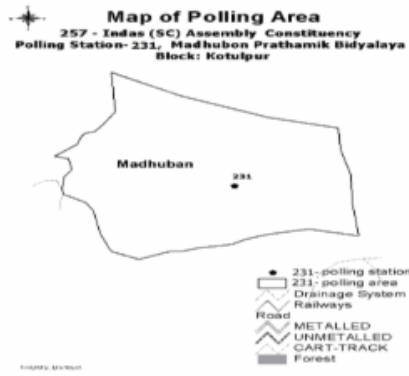

Nazri Naksha

Google Map View