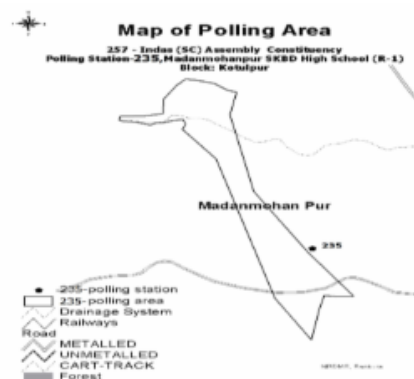

Nazri Naksha

Google Map View