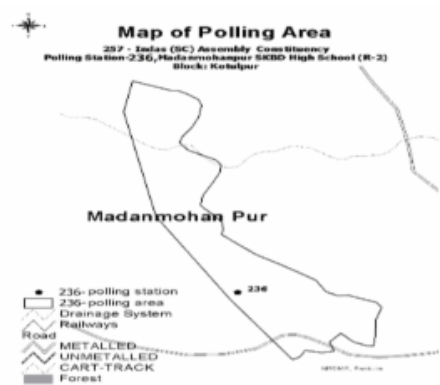

Nazri Naksha

Google Map View