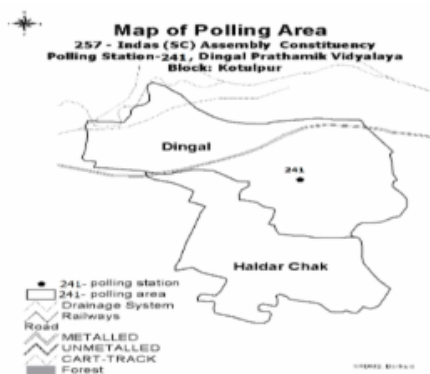

Nazri Naksha

Google Map View