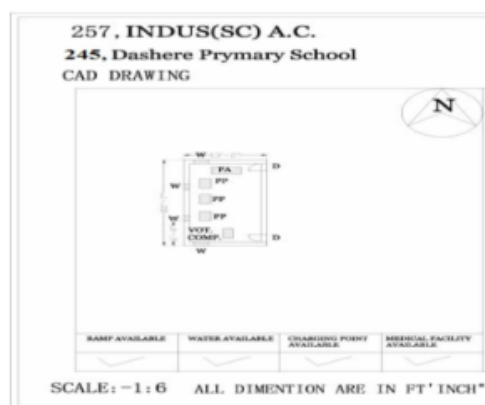

Nazri Naksha

Google Map View

Polling Station Building Front View

Polling Station Front View

Cad View

Key MAP View