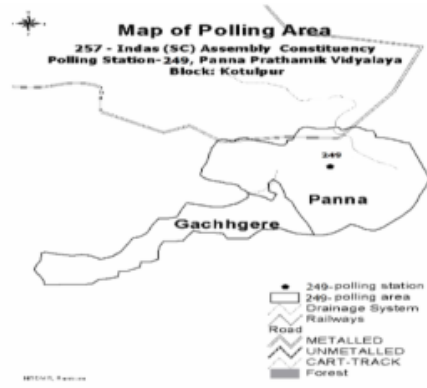

Nazri Naksha

Google Map View