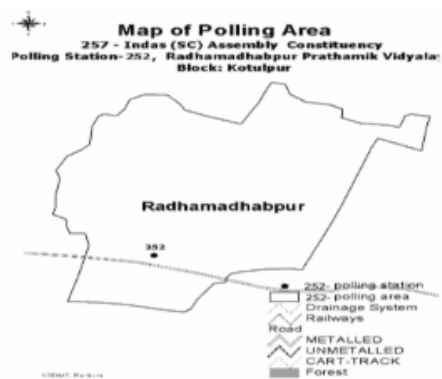

Nazri Naksha

Google Map View