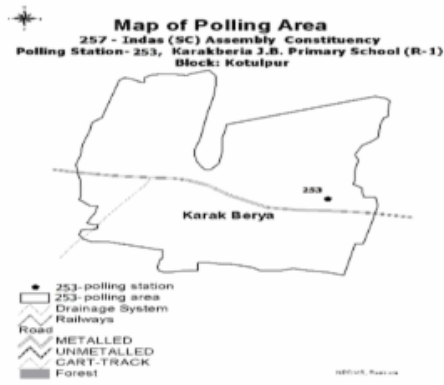

Nazri Naksha

Google Map View