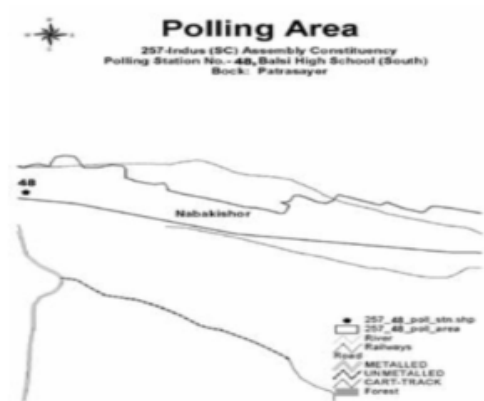

Nazri Naksha

Google Map View