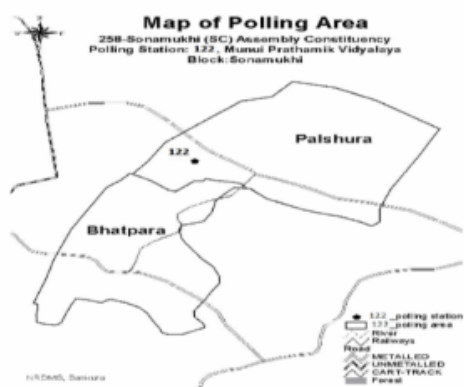

Nazri Naksha

Google Map View