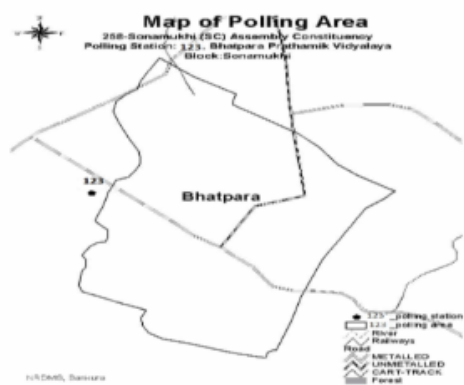

Nazri Naksha

Google Map View