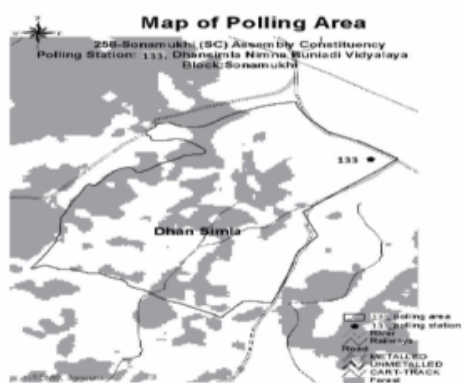

Nazri Naksha

Google Map View