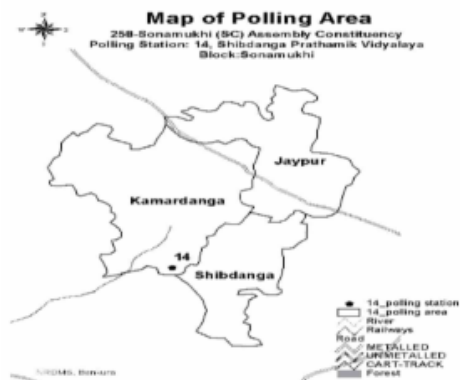

Nazri Naksha

Google Map View