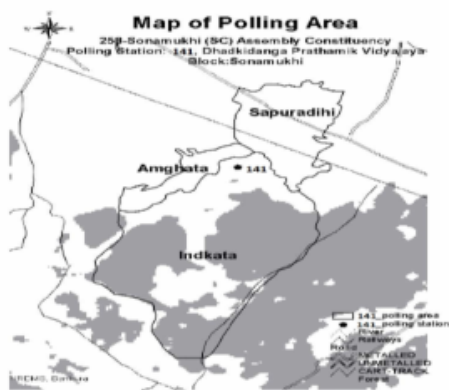

Nazri Naksha

Google Map View