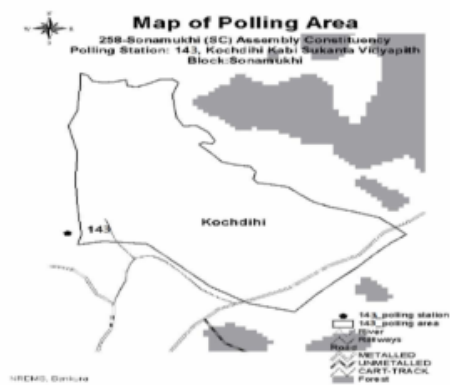

Nazri Naksha

Google Map View