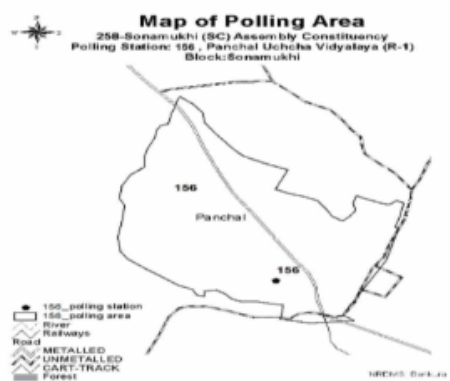

Nazri Naksha

Google Map View