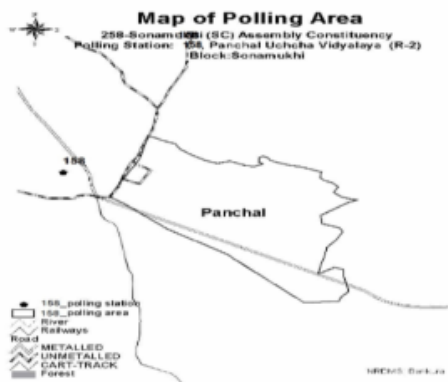

Nazri Naksha

Google Map View