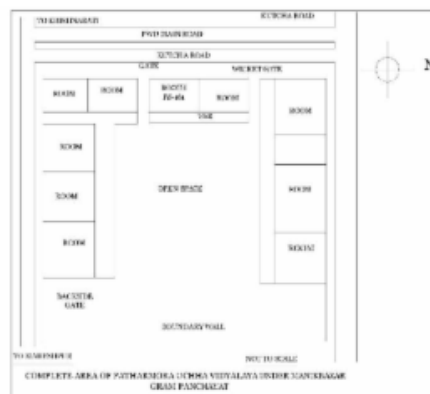

Nazri Naksha

Google Map View

Polling Station Building Front View

Polling Station Front View

Cad View

Key MAP View