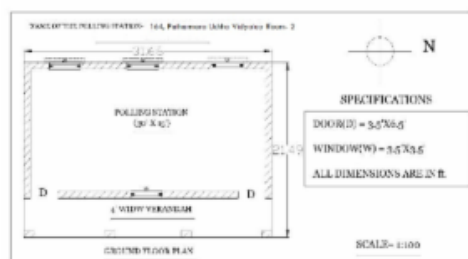

Nazri Naksha

Google Map View

Polling Station Building Front View

Polling Station Front View

Cad View

Key MAP View