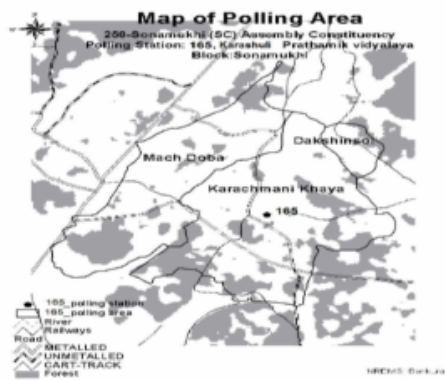

Nazri Naksha

Google Map View