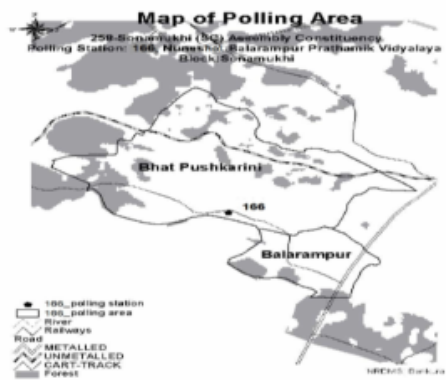

Nazri Naksha

Google Map View