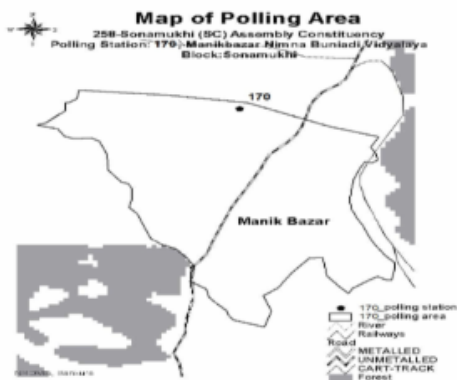

Nazri Naksha

Google Map View