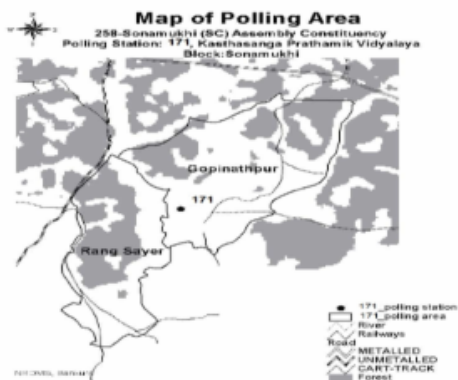

Nazri Naksha

Google Map View