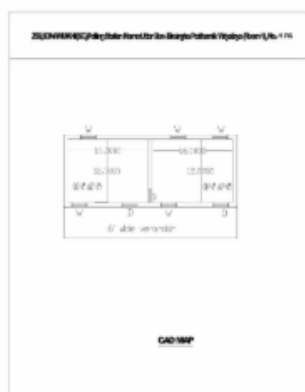

Nazri Naksha

Google Map View

Polling Station Building Front View

Polling Station Front View

Cad View

Key MAP View