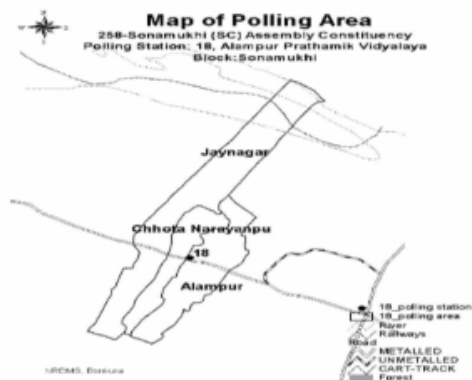

Nazri Naksha

Google Map View