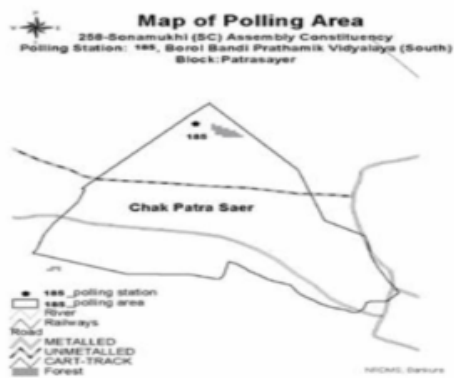

Nazri Naksha

Google Map View