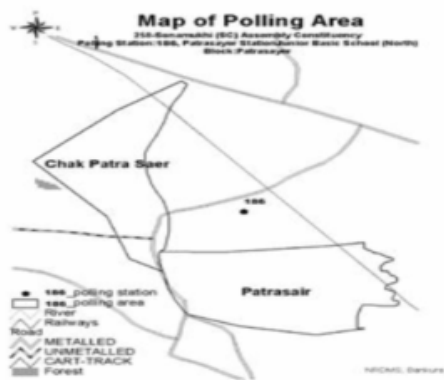

Nazri Naksha

Google Map View